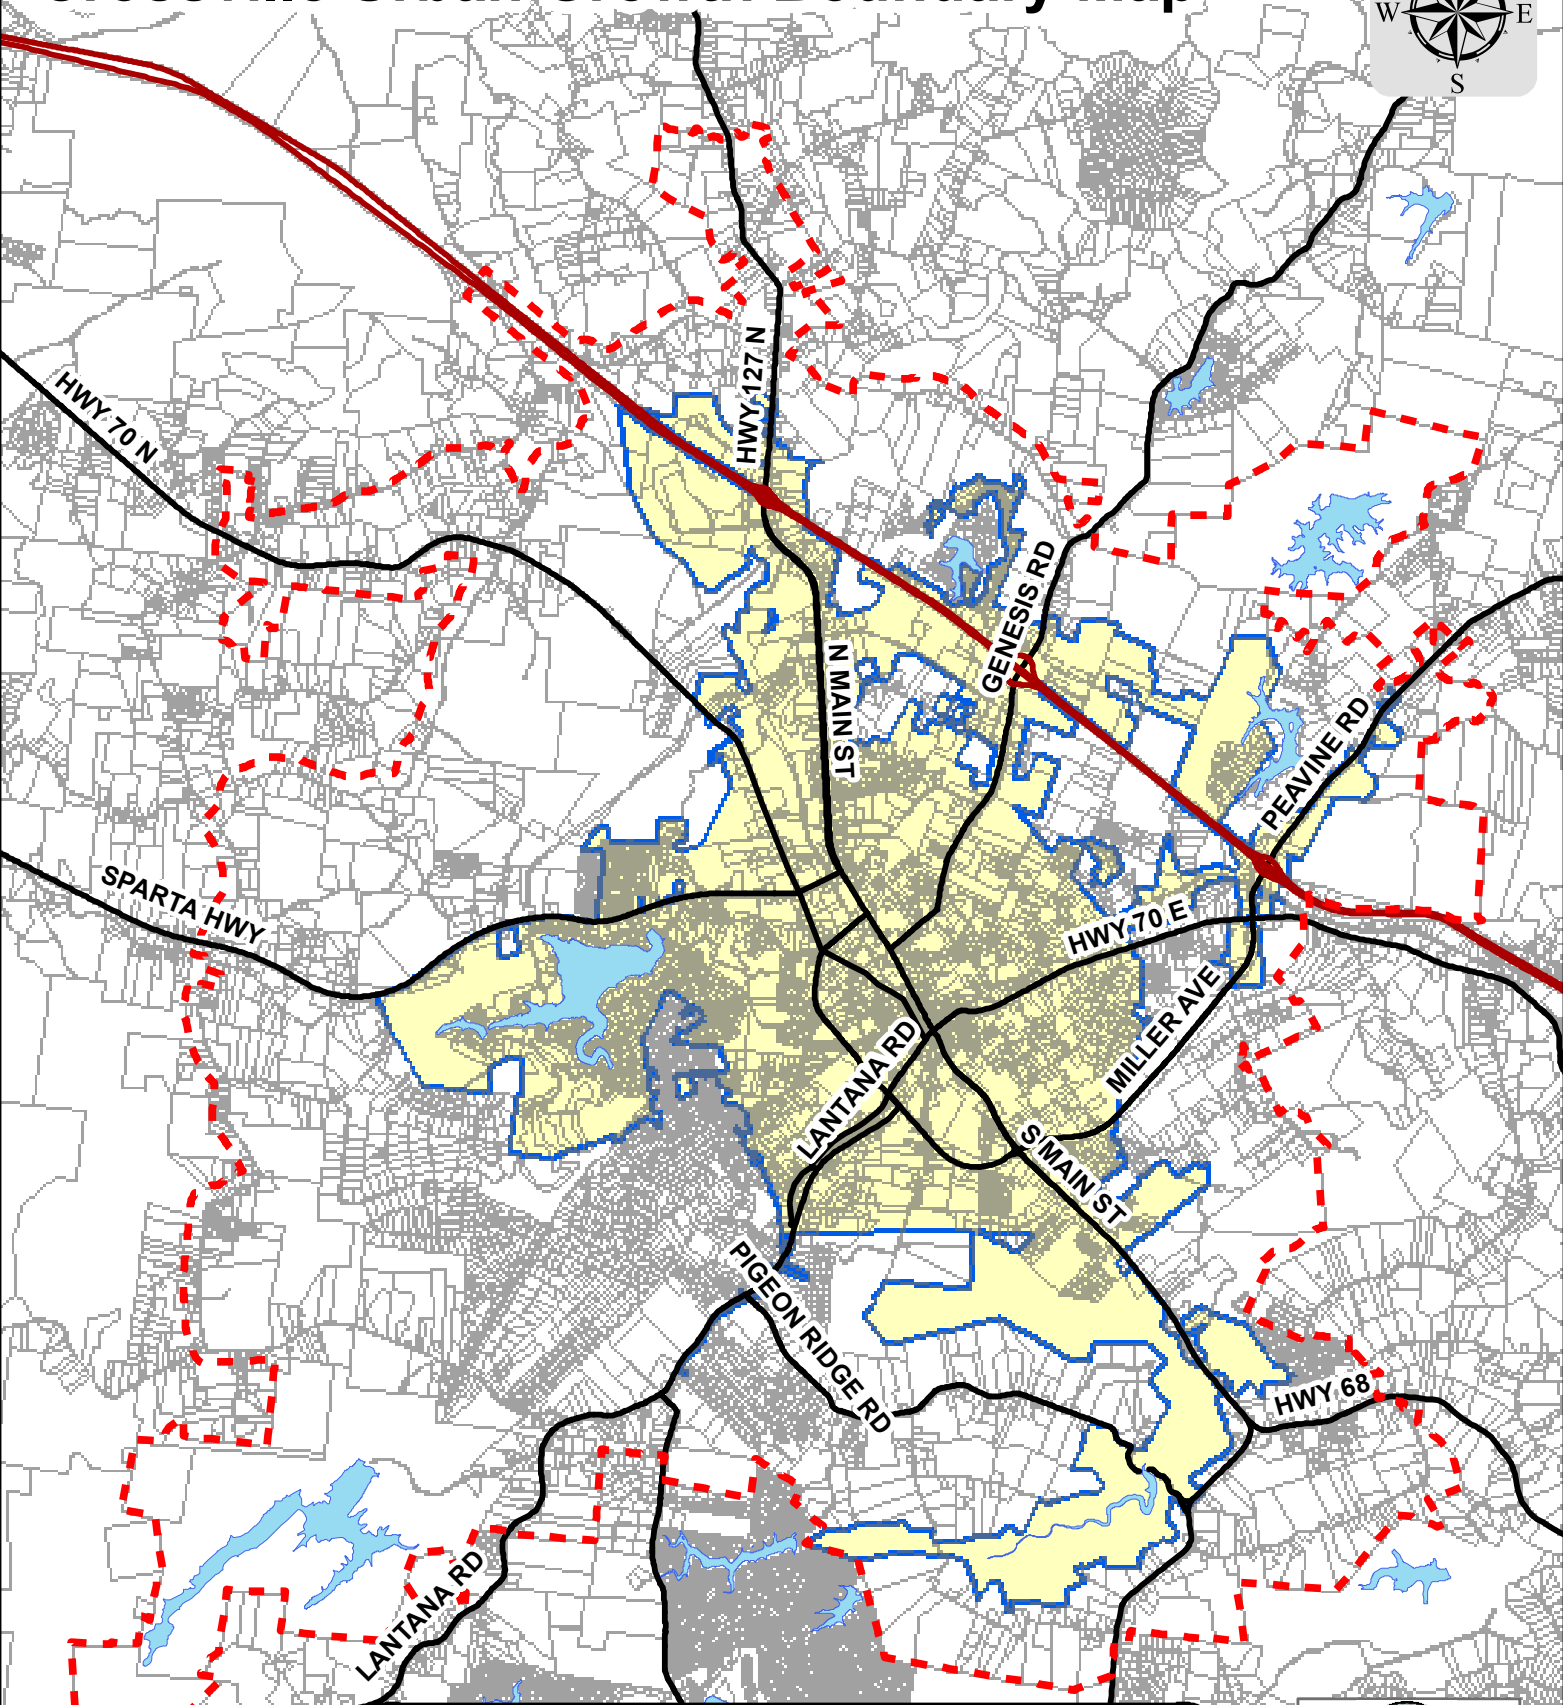

# Crossville Urban Growth Boundary Map

**Legend**

	Crossville Urban Growth Boundary		Major Roads
	Crossville City Limits		Interstate 40
	Tax Map Parcels		Lakes

Data Compiled/Created by:  
Planning / GIS  
Engineering Department  
City of Crossville  
Tennessee  
20130517